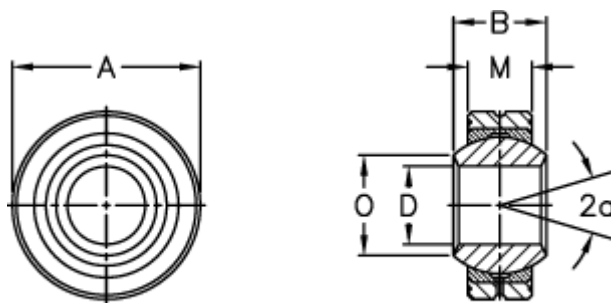

Article number: 03401008

Description: Fluro Rod end GLXS 8

Measures

Str. 3-4 uden smørerille

A	= 22
a (degrees)	= 14
B	= 12
D	= 8
Dynamic load C (kN)	= 7.1
M	= 9
O	= 10.4
Permissible rpm	= 1200

Static load C0 (kN)	= 42.6
Weight	= 23